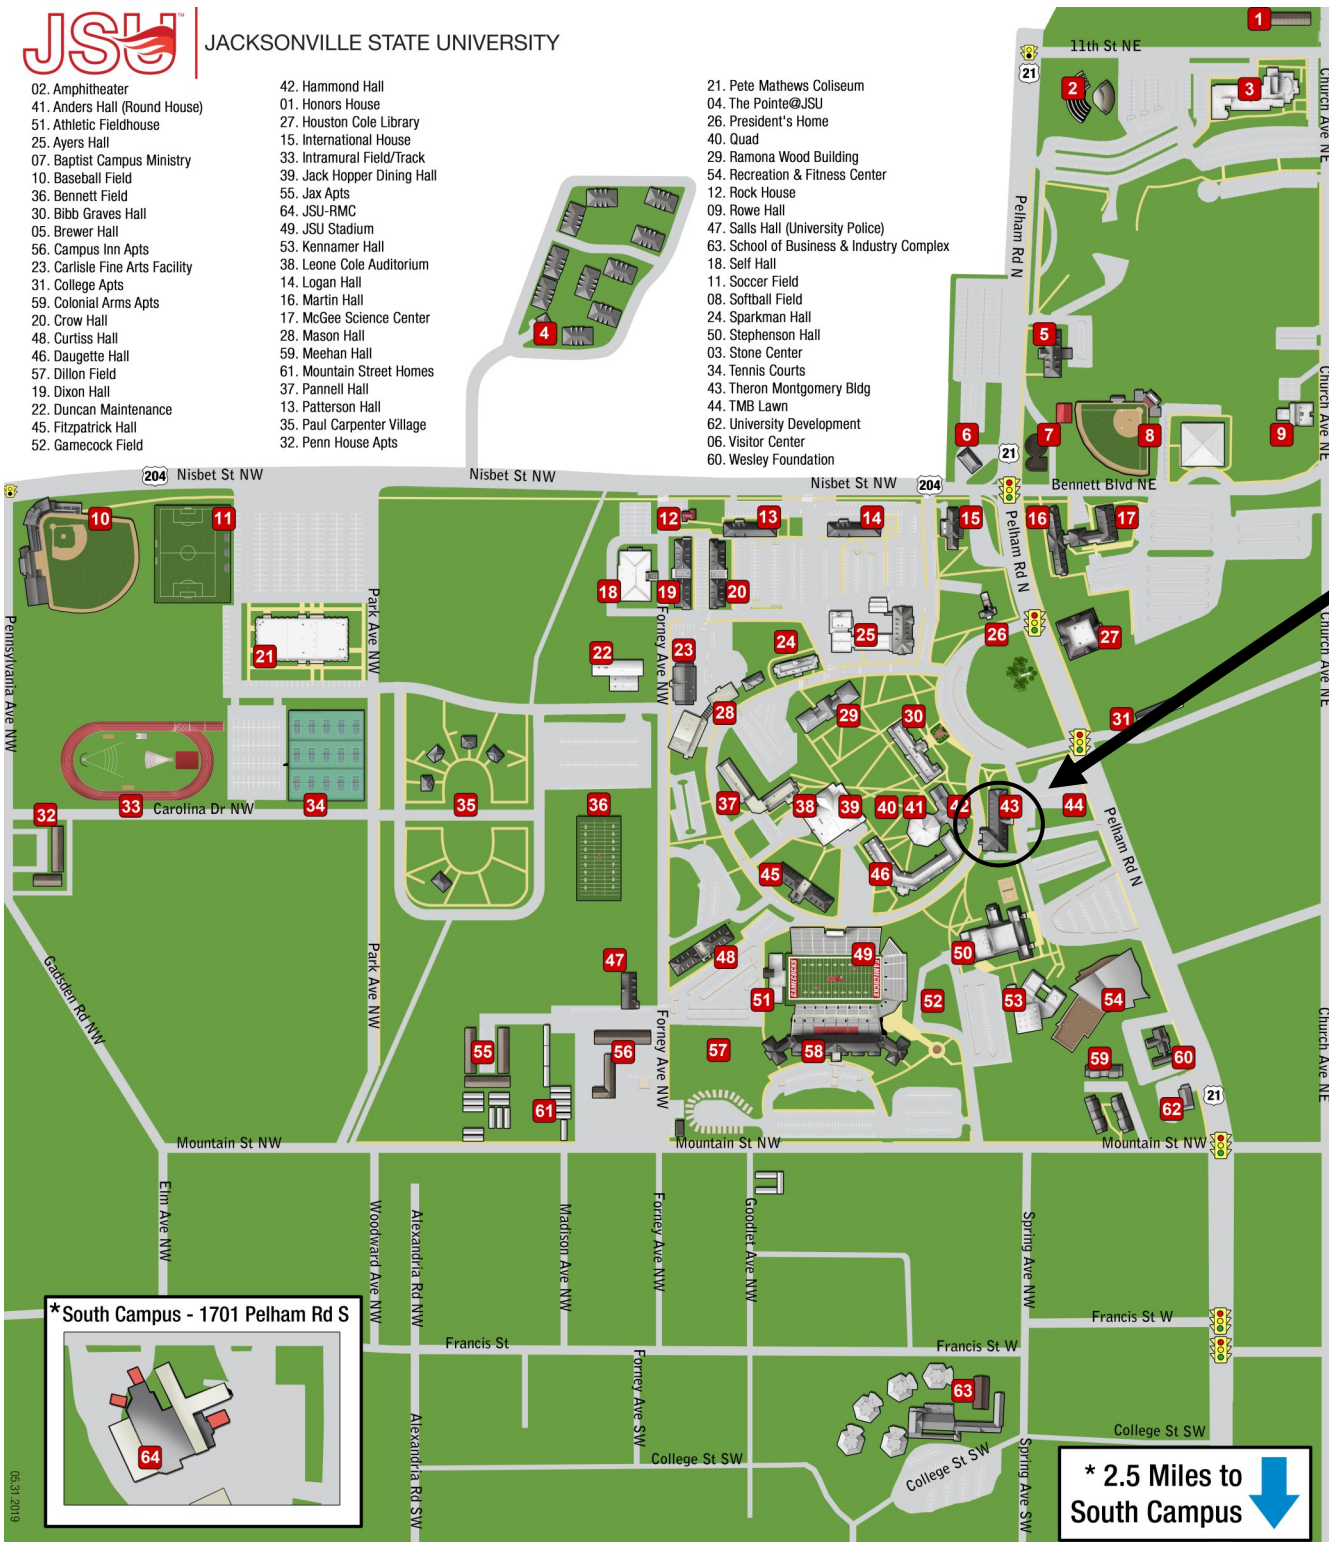

- 02. Amphitheater
- 41. Anders Hall (Round House)
- 51. Athletic Fieldhouse
- 25. Ayers Hall
- 07. Baptist Campus Ministry
- 10. Baseball Field
- 36. Bennett Field
- 30. Bibb Graves Hall
- 05. Brewer Hall
- 56. Campus Inn Apts
- 23. Carlisle Fine Arts Facility
- 31. College Apts
- 59. Colonial Arms Apts
- 20. Crow Hall
- 48. Curtiss Hall
- 46. Daugette Hall
- 57. Dillon Field
- 19. Dixon Hall
- 22. Duncan Maintenance
- 45. Fitzpatrick Hall
- 52. Gamecock Field

- 42. Hammond Hall
- 01. Honors House
- 27. Houston Cole Library
- 15. International House
- 33. Intramural Field/Track
- 39. Jack Hopper Dining Hall
- 55. Jax Apts
- 64. JSU-RMC
- 49. JSU Stadium
- 53. Kennamer Hall
- 38. Leone Cole Auditorium
- 14. Logan Hall
- 16. Martin Hall
- 17. McGee Science Center
- 28. Mason Hall
- 59. Meehan Hall
- 61. Mountain Street Homes
- 37. Pannell Hall
- 13. Patterson Hall
- 35. Paul Carpenter Village
- 32. Penn House Apts

- 21. Pete Mathews Coliseum
- 04. The Pointe@JSU
- 26. President's Home
- 40. Quad
- 29. Ramona Wood Building
- 54. Recreation & Fitness Center
- 12. Rock House
- 09. Rowe Hall
- 47. Salls Hall (University Police)
- 63. School of Business & Industry Complex
- 18. Self Hall
- 11. Soccer Field
- 08. Softball Field
- 24. Sparkman Hall
- 50. Stephenson Hall
- 03. Stone Center
- 34. Tennis Courts
- 43. Theron Montgomery Bldg
- 44. TMB Lawn
- 62. University Development
- 06. Visitor Center
- 60. Wesley Foundation

YOU'RE ON YOUR WAY!

We can't wait to see you!

Your campus tour will begin at the **Theron Montgomery Building (#43)** on the 3rd floor. The Office of Campus Visits will greet you there!

Parking is located in front of the building marked by **Visitor Parking Signs**. Look for our red "Campus Tour" signs to help guide you.